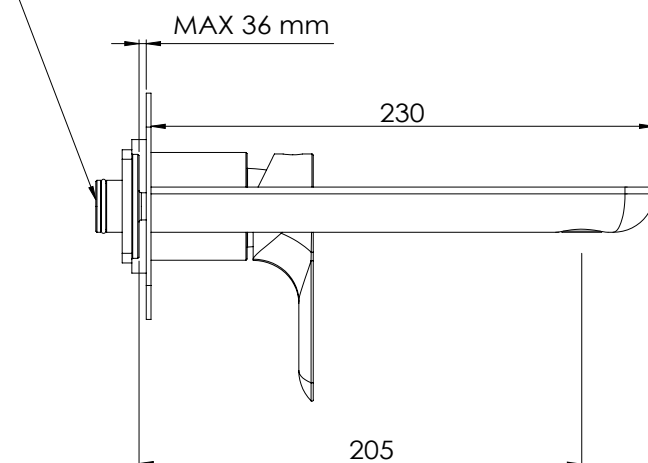

CARATTERISTICHE - FEATURES

Disponibile in Finitura
Available in Finishing

Perfect Tune
Perfect Tune

FINITURE - FINISHING

NO
Nero Opaco
Matt Black

BO
Bianco Opaco
Matt White

NP
Nichel Spazzolato
Brushed Nickel

NPO
Nichel Spazzolato Opaco
Matt Brushed Nickel

DO
Oro Lucido
Shiny Gold

BG
Oro Spazzolato
Brushed Gold

CR
Cromo
Chrome

COMPONENTI - COMPONENTS

REMER Rubinetterie S.p.A.

Via Leonardo Da Vinci, 83 - 20062 Cassano d'Adda (MI) - Italy - Tel. +39 0363 364211 - info@remer.eu - www.remer.eu