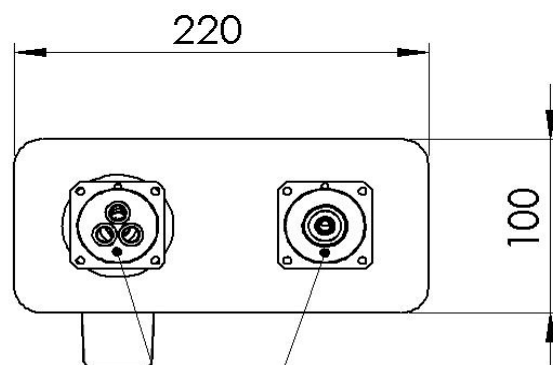

REMER

RUBINETTERIE

SCHEDA TECNICA

ART. COD.

TECHNICAL FEATURES

D15KB

MATERIALI / MATERIALS

OTTONE CROMATO / CHROME PLATED BRASS