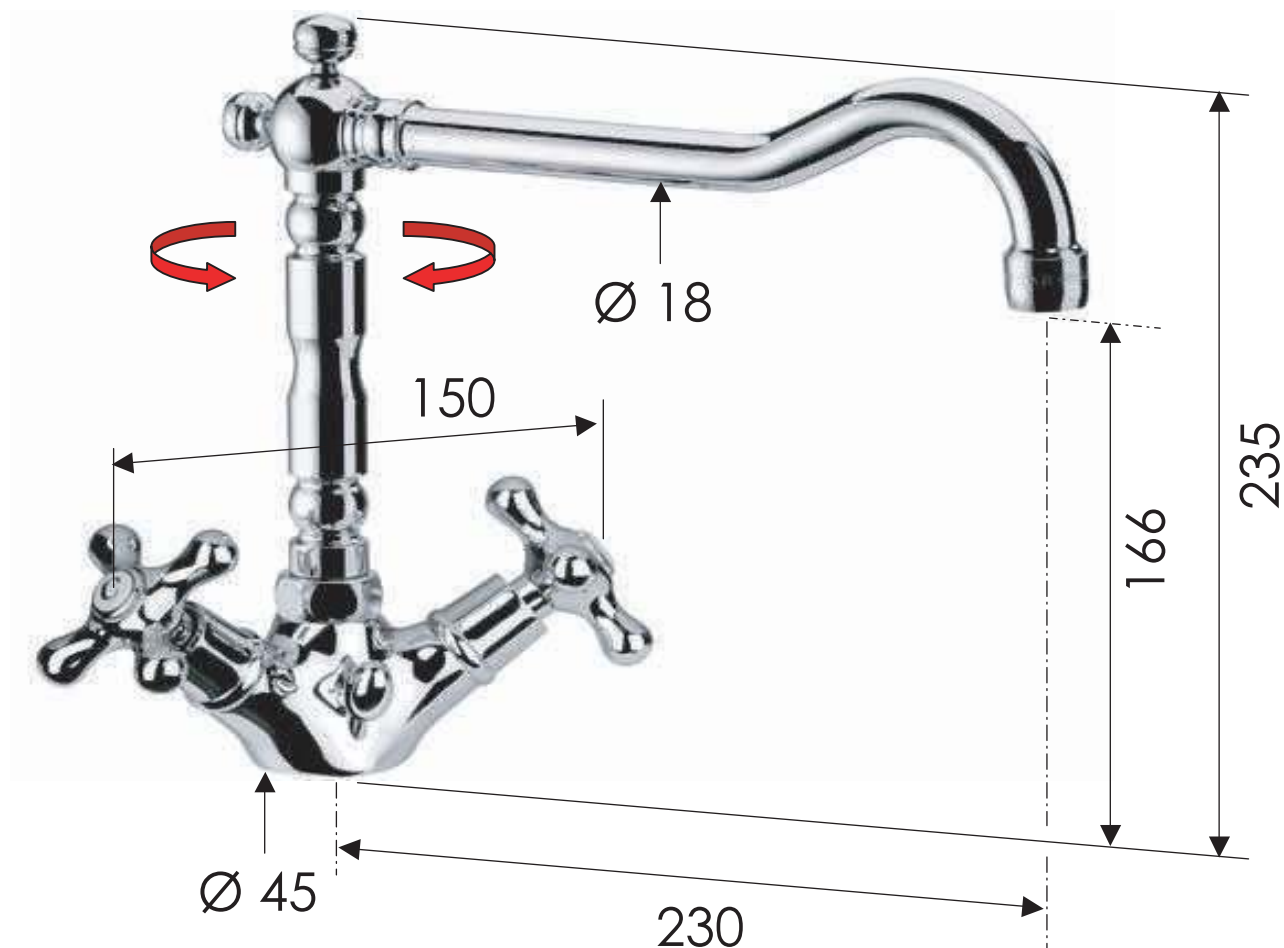

# REMER

RUBINETTERIE

SCHEDA TECNICA

TECHNICAL FEATURES

ART. COD.

**13ALI**

## MATERIALI / MATERIALS

OTTONE CROMATO / CHROME PLATED BRASS