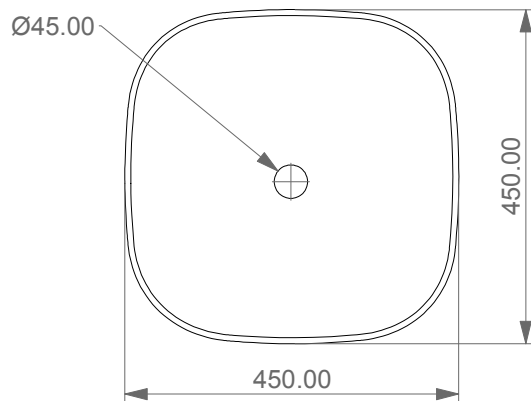

Lavabo Easy quadro bordo fino, cm 45.
Easy Washbasin Square cm 45 thin edge.

FRONT

LEFT

TOP

SECTION

Designation
Lavabo Easy quadro bordo fino,
cm 45.
Easy Washbasin Square
cm 45 thin edge.

Scale
1:10

cod. EALAVQU45

This drawing including the respected data may neither be duplicated nor modified nor altered without the consent of GSG Ceramic Design. The use of the data/technical drawings take place at users own risk and under exclusion of any liability of GSG Ceramic Design. The dimensions are not binding; products are subject to changes. Measurement shown may be subjected to small variations or are indicative.