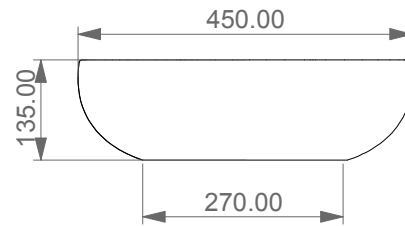

Lavabo Easy quadro bordo fino, cm 45.
Easy Washbasin Square cm 45 thin edge.

FRONT

LEFT

TOP

SECTION

Designation
Lavabo Easy quadro bordo fino,
cm 45.
Easy Washbasin Square
cm 45 thin edge.

Scale
1:10

cod. EALAVQU45

This drawing including the respected data may neither be duplicated nor modified nor altered without the consent of GSG Ceramic Design. The use of the data/technical drawings take place at users own risk and under exclusion of any liability of GSG Ceramic Design. The dimensions are not binding; products are subject to changes. Measurement shown may be subjected to small variations or are indicative.