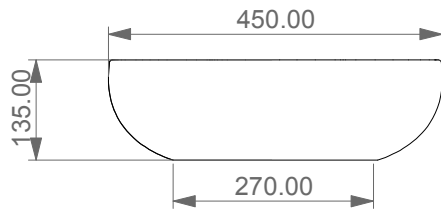

Lavabo Easy quadro bordo fino, cm 45.
Easy Washbasin Square cm 45 thin edge.

FRONT

LEFT

TOP

SECTION

Designation
Lavabo Easy quadro bordo fino,
cm 45.
Easy Washbasin Square
cm 45 thin edge.

Scale
1:10

cod. EALAVQU45

This drawing including the respected data may neither be duplicated nor modified nor altered without the consent of GSG Ceramic Design. The use of the data/technical drawings take place at users own risk and under exclusion of any liability of GSG Ceramic Design. The dimensions are not binding; products are subject to changes. Measurement shown may be subjected to small variations or are indicative.