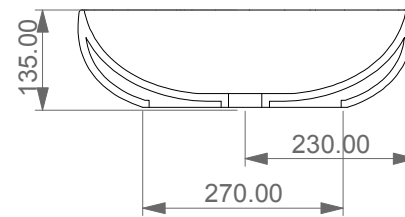

Lavabo Easy quadro bordo fino, cm 45.
Easy Washbasin Square cm 45 thin edge.

FRONT

LEFT

TOP

SECTION

Designation
Lavabo Easy quadro bordo fino,
cm 45.
Easy Washbasin Square
cm 45 thin edge.

Scale
1:10

cod. EALAVQU45

This drawing including the respected data may neither be duplicated nor modified nor altered without the consent of GSG Ceramic Design. The use of the data/technical drawings take place at users own risk and under exclusion of any liability of GSG Ceramic Design. The dimensions are not binding; products are subject to changes. Measurement shown may be subjected to small variations or are indicative.