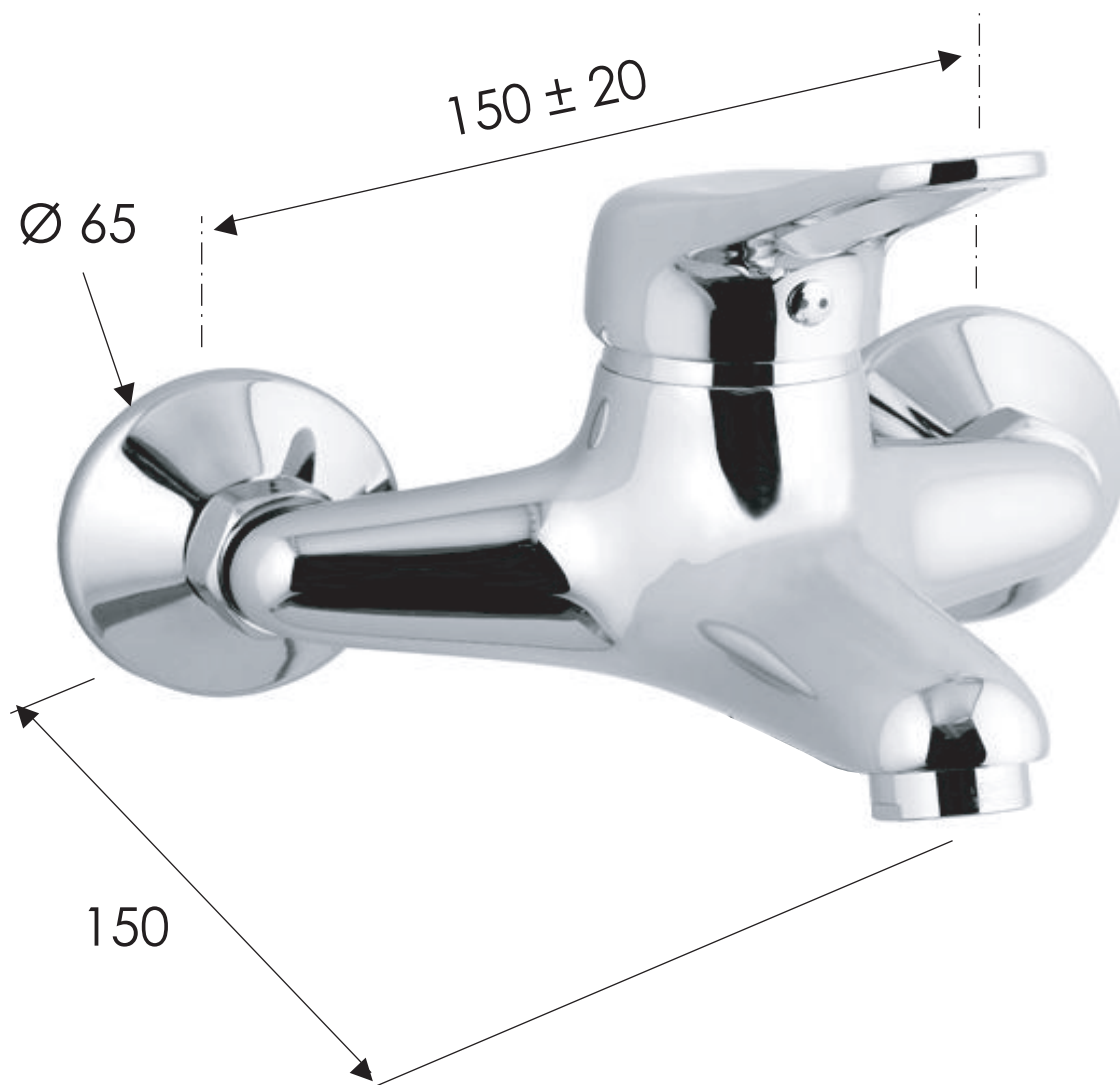

REMER

RUBINETTERIE

SCHEDA TECNICA

TECHNICAL FEATURES

ART. COD.

K01

MATERIALI / MATERIALS

OTTONE CROMATO / CHROME PLATED BRASS