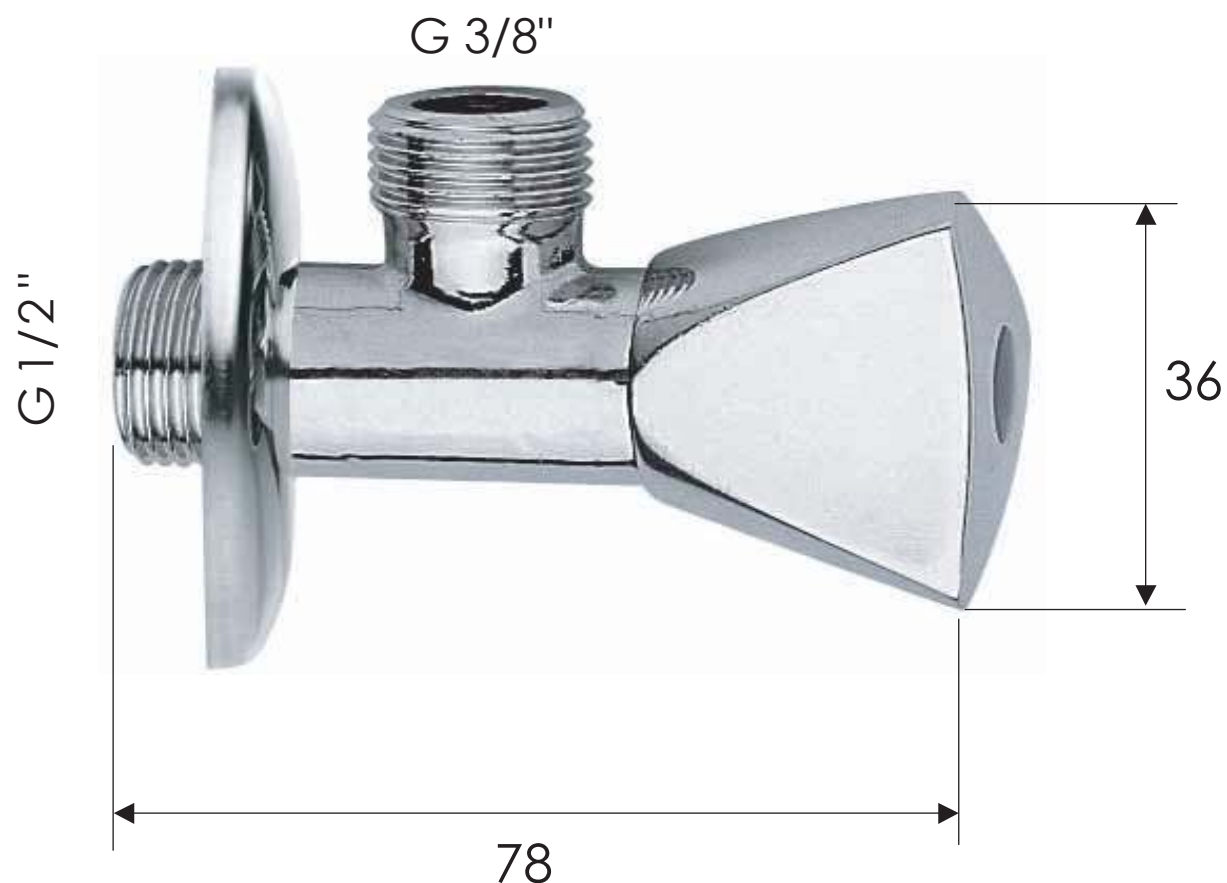

REMER

RUBINETTERIE

SCHEDA TECNICA

TECHNICAL FEATURES

ART. COD.

1291238

MATERIALI / MATERIALS

OTTONE CROMATO / CHROME PLATED BRASS