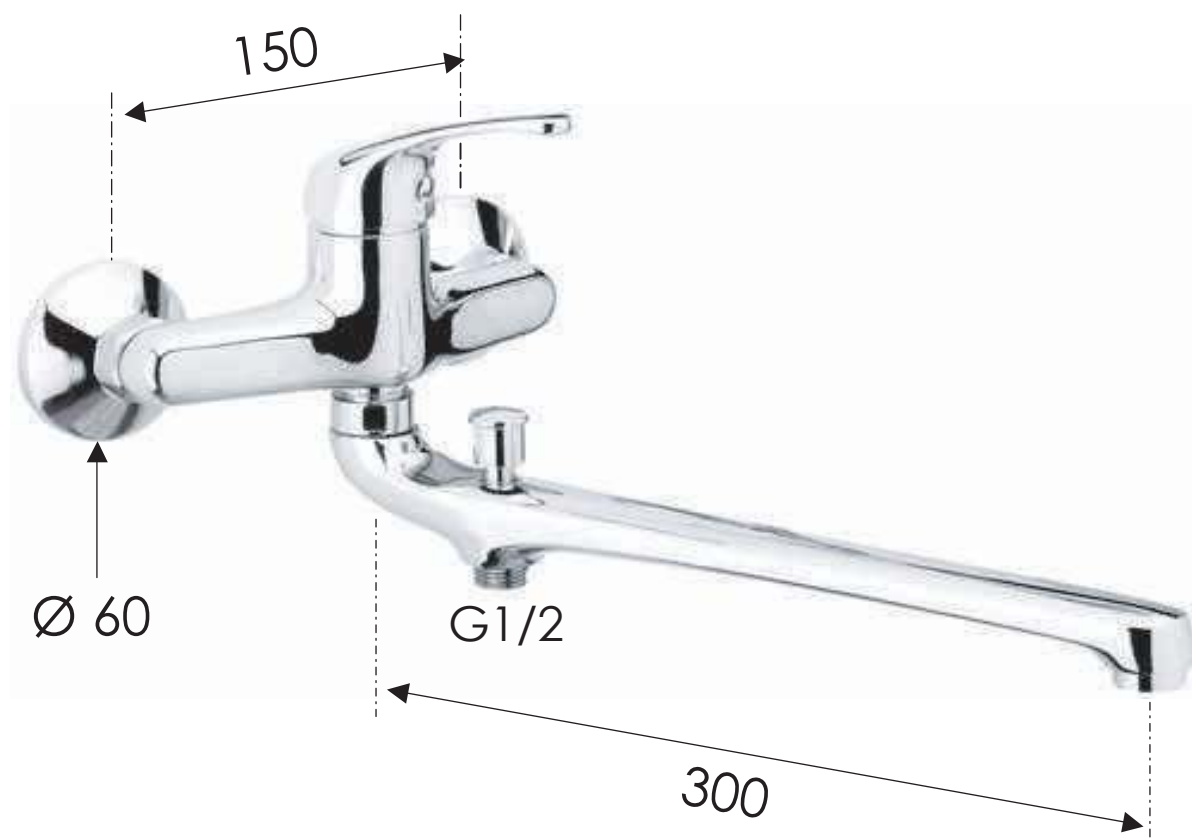

# REMER

RUBINETTERIE

SCHEDA TECNICA

ART. COD.

*TECHNICAL FEATURES*

**F462**

## MATERIALI / MATERIALS

OTTONE CROMATO / CHROME PLATED BRASS