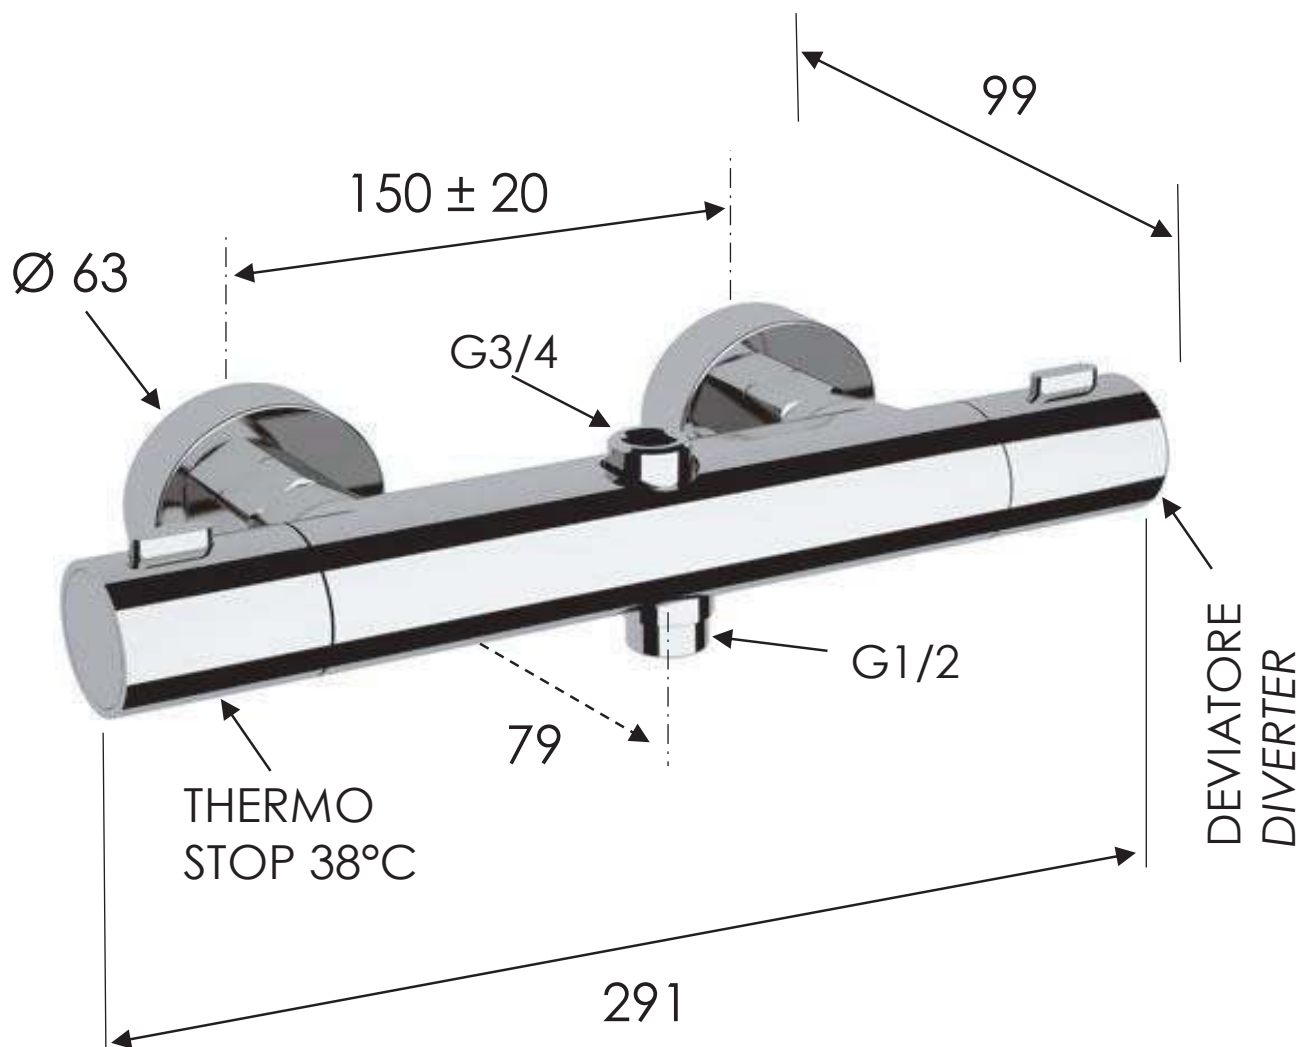

REMER

RUBINETTERIE

SCHEDA TECNICA

ART. COD.

TECHNICAL FEATURES

EQ3234

MATERIALI / MATERIALS

OTTONE CROMATO / CHROME PLATED BRASS