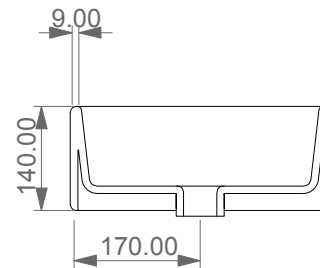

Lavabo Like cm 60 bordo fino.
Like Washbasin cm 60 edge up.

FRONT

LEFT

TOP

SECTION

Designation Lavabo Like cm 60 bordo fino. Like Washbasin cm 60 edge up.	
Scale 1:10	
cod. LKLAVFSBF60	

This drawing including the respected data may neither be duplicated nor modified nor altered without the consent of GSG Ceramic Design. The use of the data/technical drawings take place at users own risk and under exclusion of any liability of GSG Ceramic Design. The dimensions are not binding; products are subject to changes. Measurement shown may be subjected to small variations or are indicative.