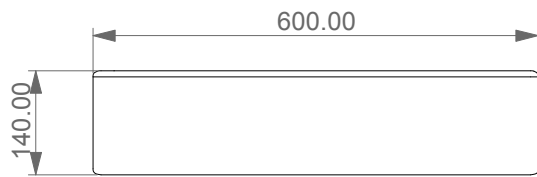

Lavabo Like cm 60 bordo fino.
Like Washbasin cm 60 edge up.

FRONT

LEFT

TOP

SECTION

Designation Lavabo Like cm 60 bordo fino. Like Washbasin cm 60 edge up.	
Scale 1:10	
cod. LKLAVFSBF60	

This drawing including the respected data may neither be duplicated nor modified nor altered without the consent of GSG Ceramic Design. The use of the data/technical drawings take place at users own risk and under exclusion of any liability of GSG Ceramic Design. The dimensions are not binding; products are subject to changes. Measurement shown may be subjected to small variations or are indicative.