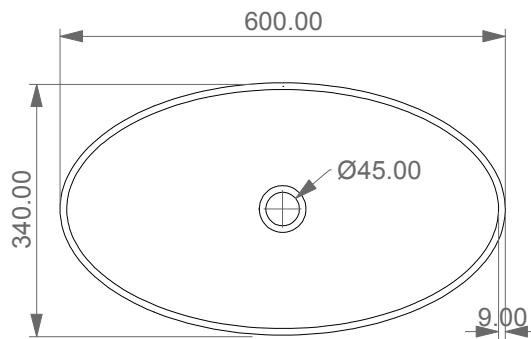

Lavabo Like cm 60 bordo fino.
Like Washbasin cm 60 edge up.

FRONT

LEFT

TOP

SECTION

Designation Lavabo Like cm 60 bordo fino. Like Washbasin cm 60 edge up.	
Scale 1:10	
cod. LKLAVFSBF60	

This drawing including the respected data may neither be duplicated nor modified nor altered without the consent of GSG Ceramic Design. The use of the data/technical drawings take place at users own risk and under exclusion of any liability of GSG Ceramic Design. The dimensions are not binding; products are subject to changes. Measurement shown may be subjected to small variations or are indicative.