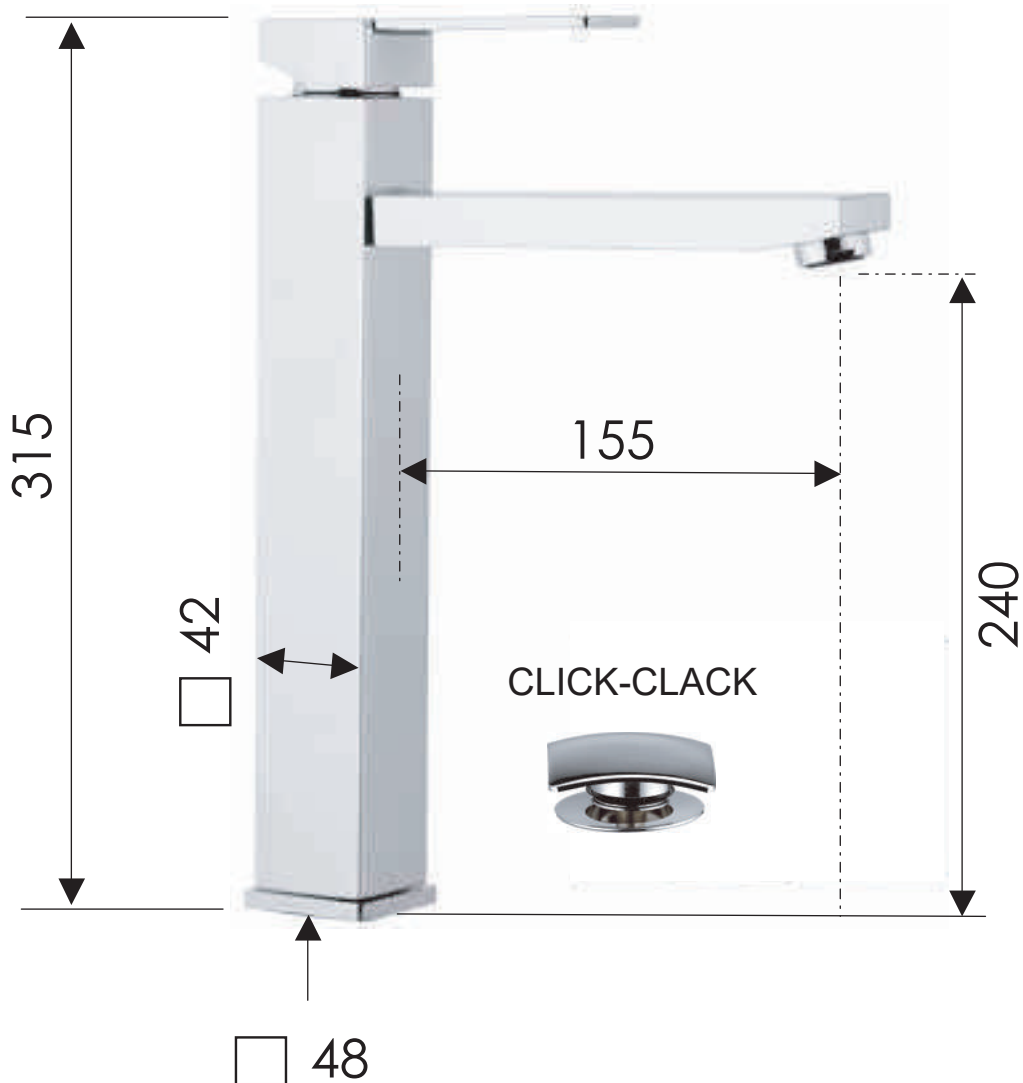

# REMER

RUBINETTERIE

SCHEDA TECNICA

TECHNICAL FEATURES

ART. COD.

**Q10LB**

## MATERIALI / MATERIALS

OTTONE CROMATO / CHROME PLATED BRASS