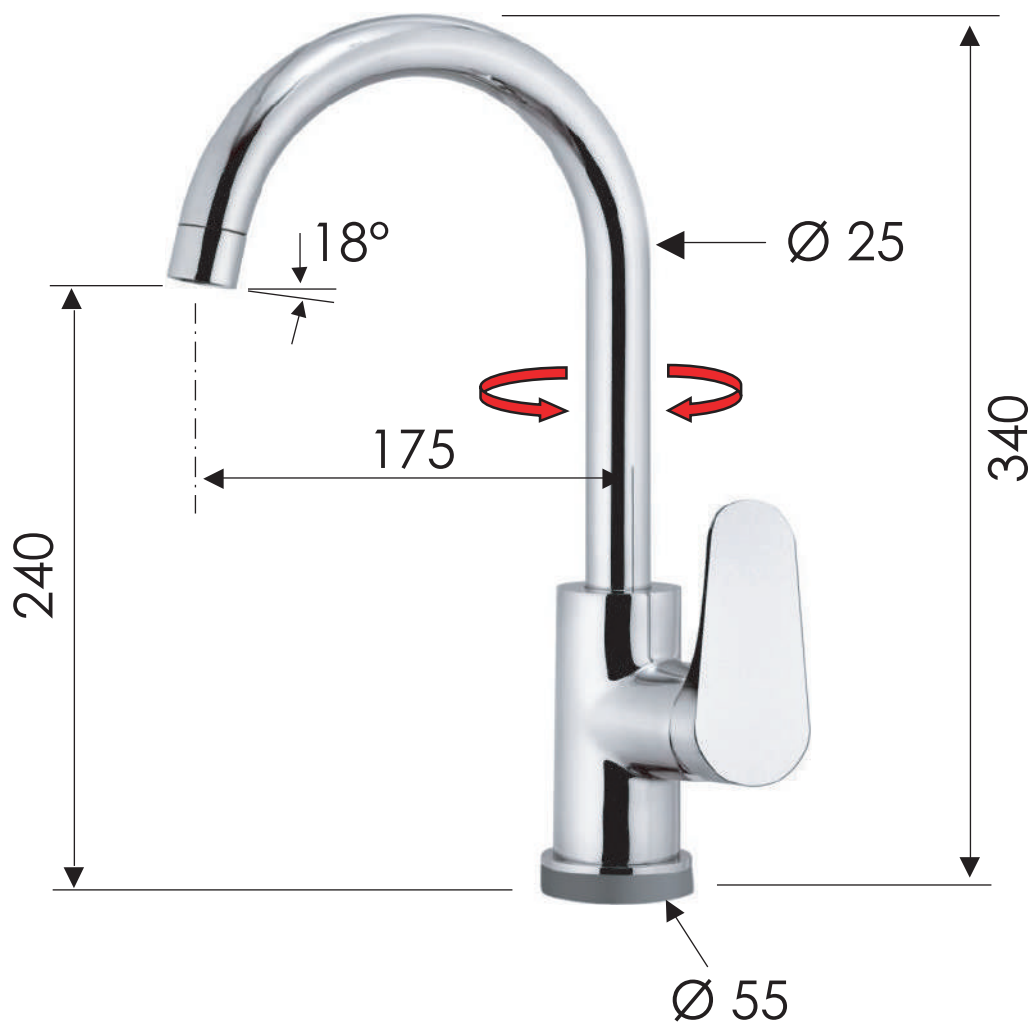

REMER

RUBINETTERIE

SCHEDA TECNICA

TECHNICAL FEATURES

ART. COD.

LT72

MATERIALI / MATERIALS

OTTONE CROMATO / CHROME PLATED BRASS