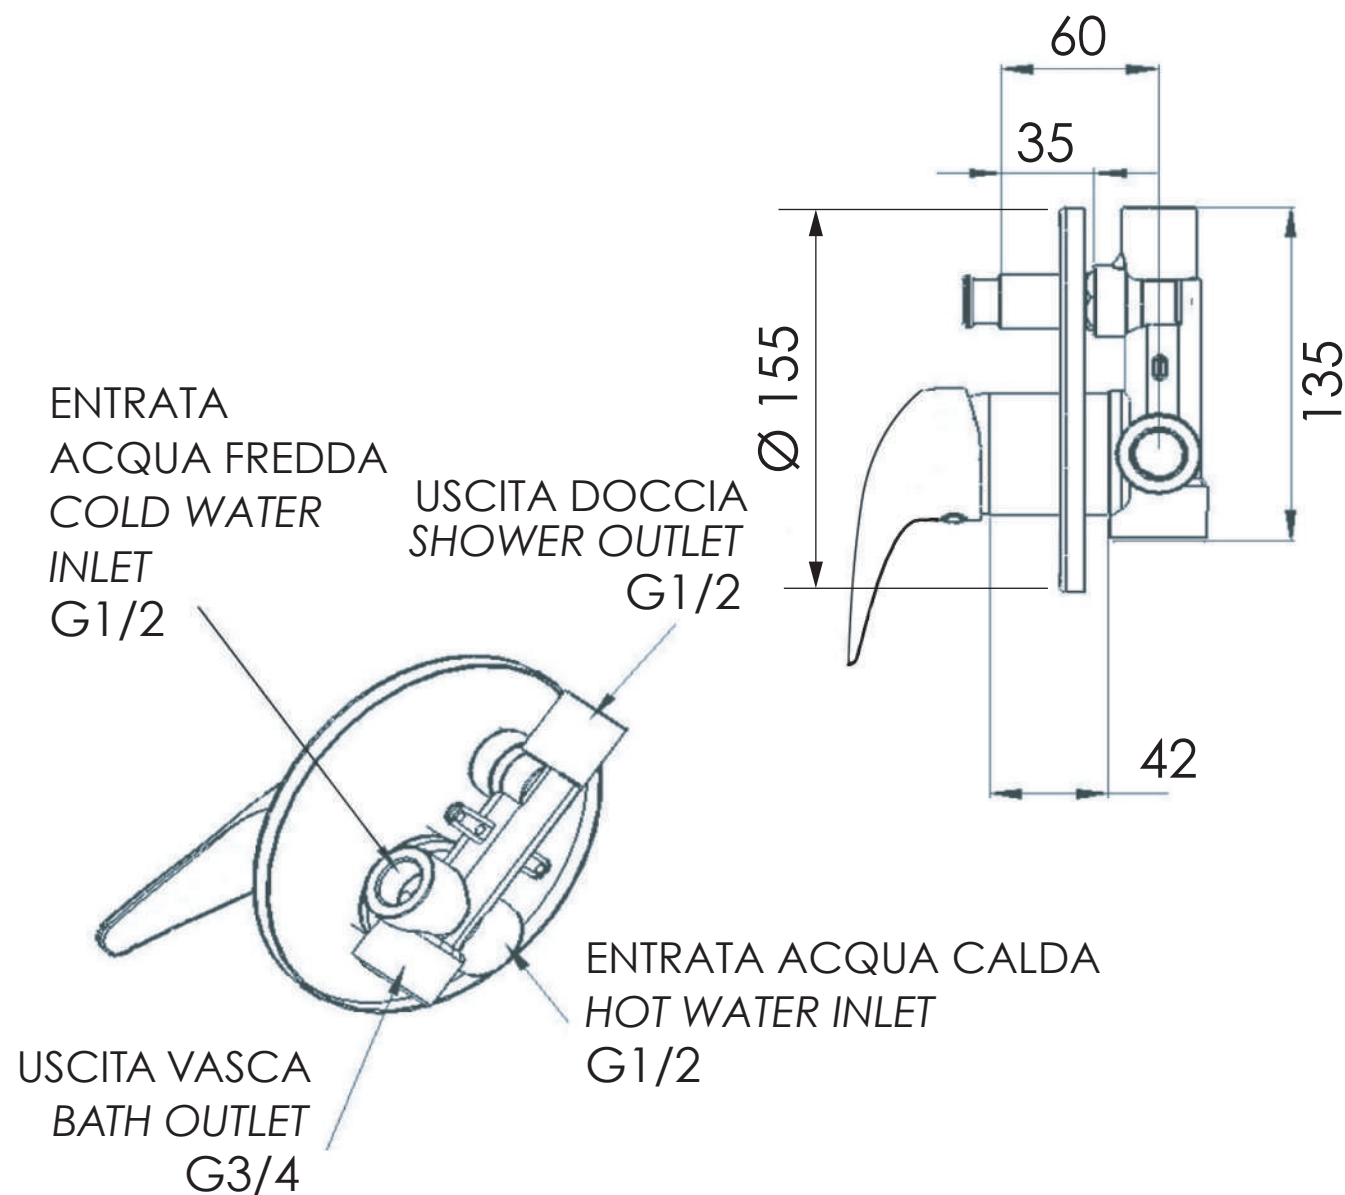

REMER

SCHEDA TECNICA

TECHNICAL FEATURES

RUBINETTERIE

ART. COD.

T09

MATERIALI / MATERIALS

OTTONE CROMATO / CHROME PLATED BRASS