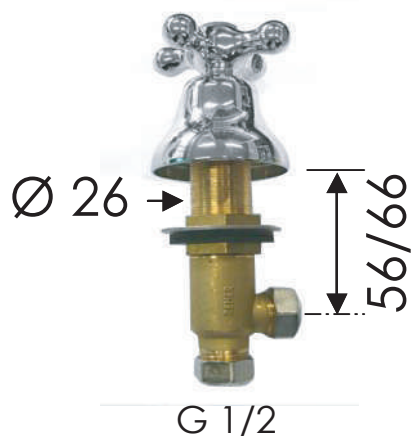

REMER

RUBINETTERIE

SCHEDA TECNICA

TECHNICAL FEATURES

ART. COD.

06LI

MATERIALI / MATERIALS

OTTONE CROMATO / CHROME PLATED BRASS