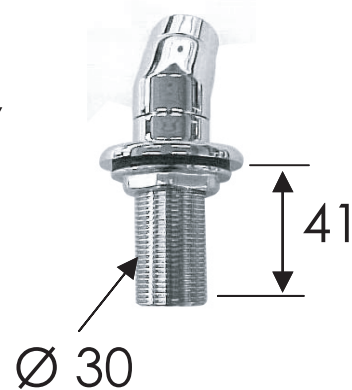

REMER

RUBINETTERIE

SCHEDA TECNICA

TECHNICAL FEATURES

ART. COD.

06LI

MATERIALI / MATERIALS

OTTONE CROMATO / CHROME PLATED BRASS