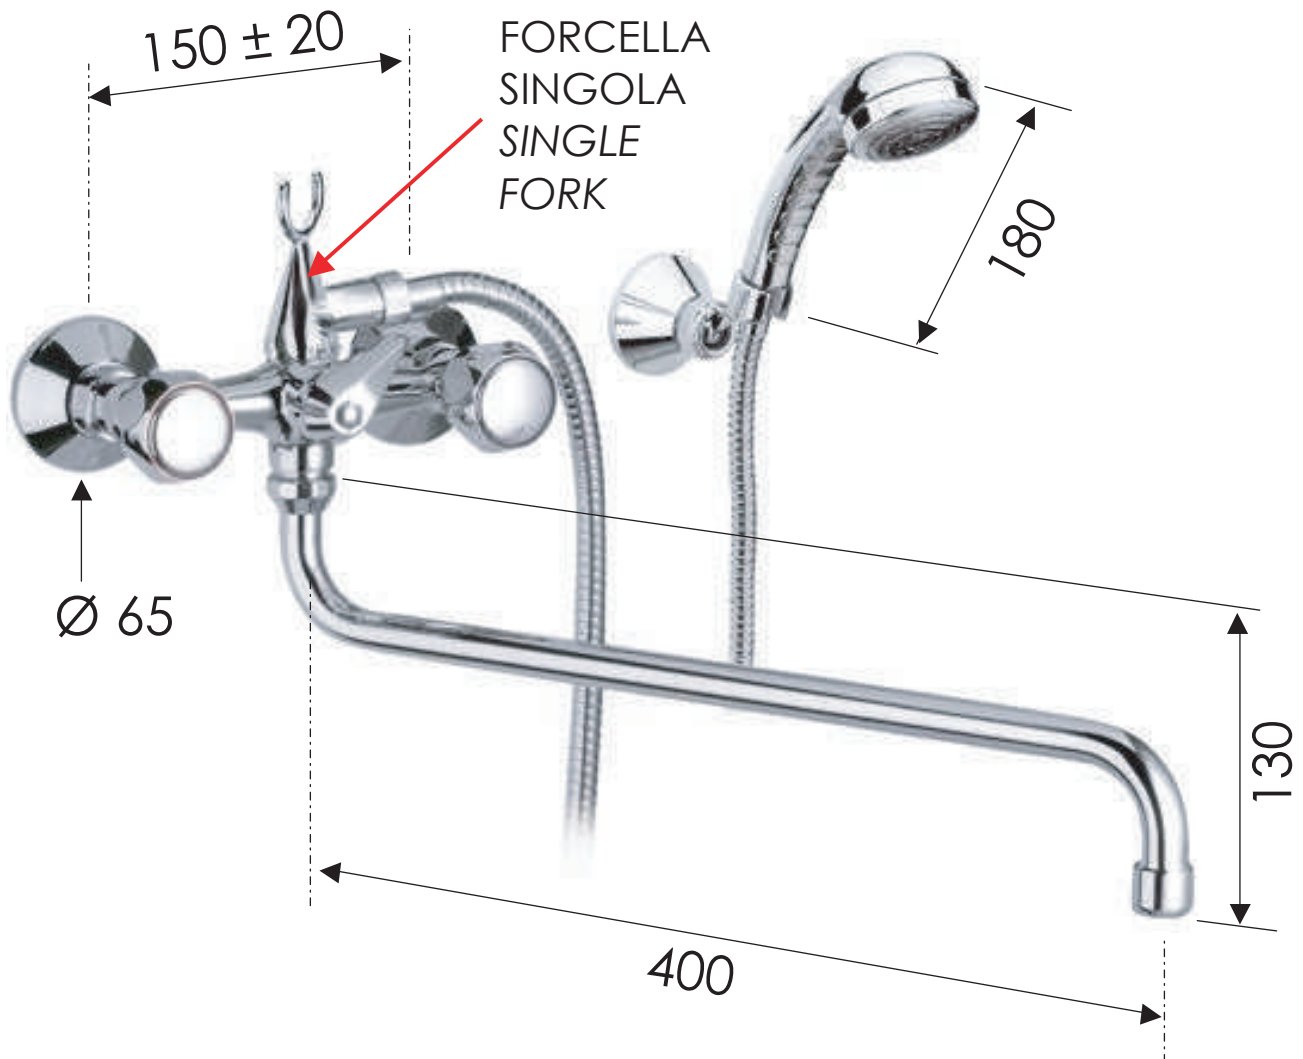

REMER

RUBINETTERIE

SCHEDA TECNICA

ART. COD.

TECHNICAL FEATURES

04SY

MATERIALI / MATERIALS

OTTONE CROMATO / CHROME PLATED BRASS