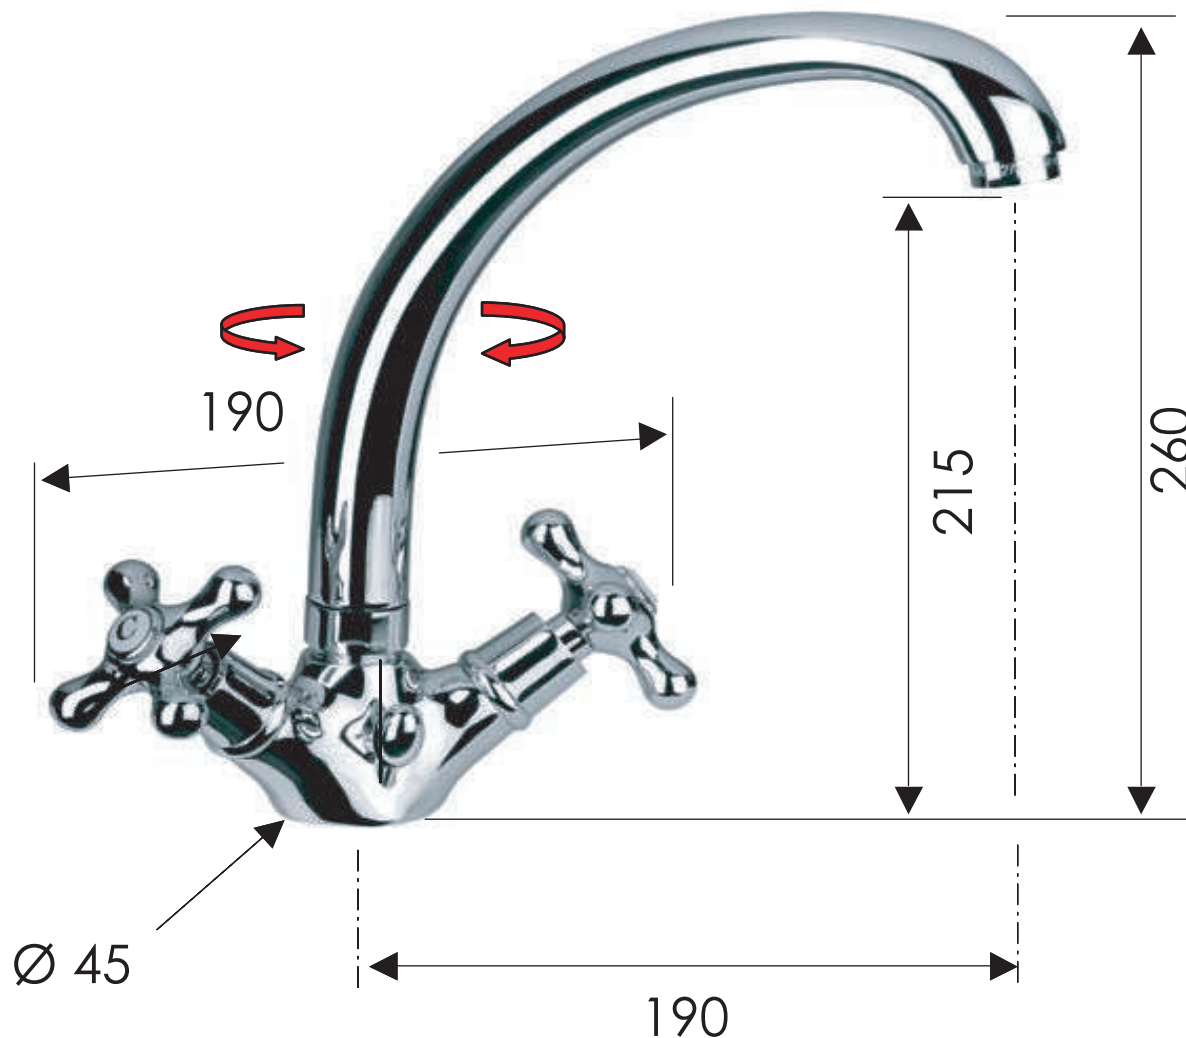

REMER

RUBINETTERIE

SCHEDA TECNICA

ART. COD.

TECHNICAL FEATURES

13GLI

MATERIALI / MATERIALS

OTTONE CROMATO / CHROME PLATED BRASS