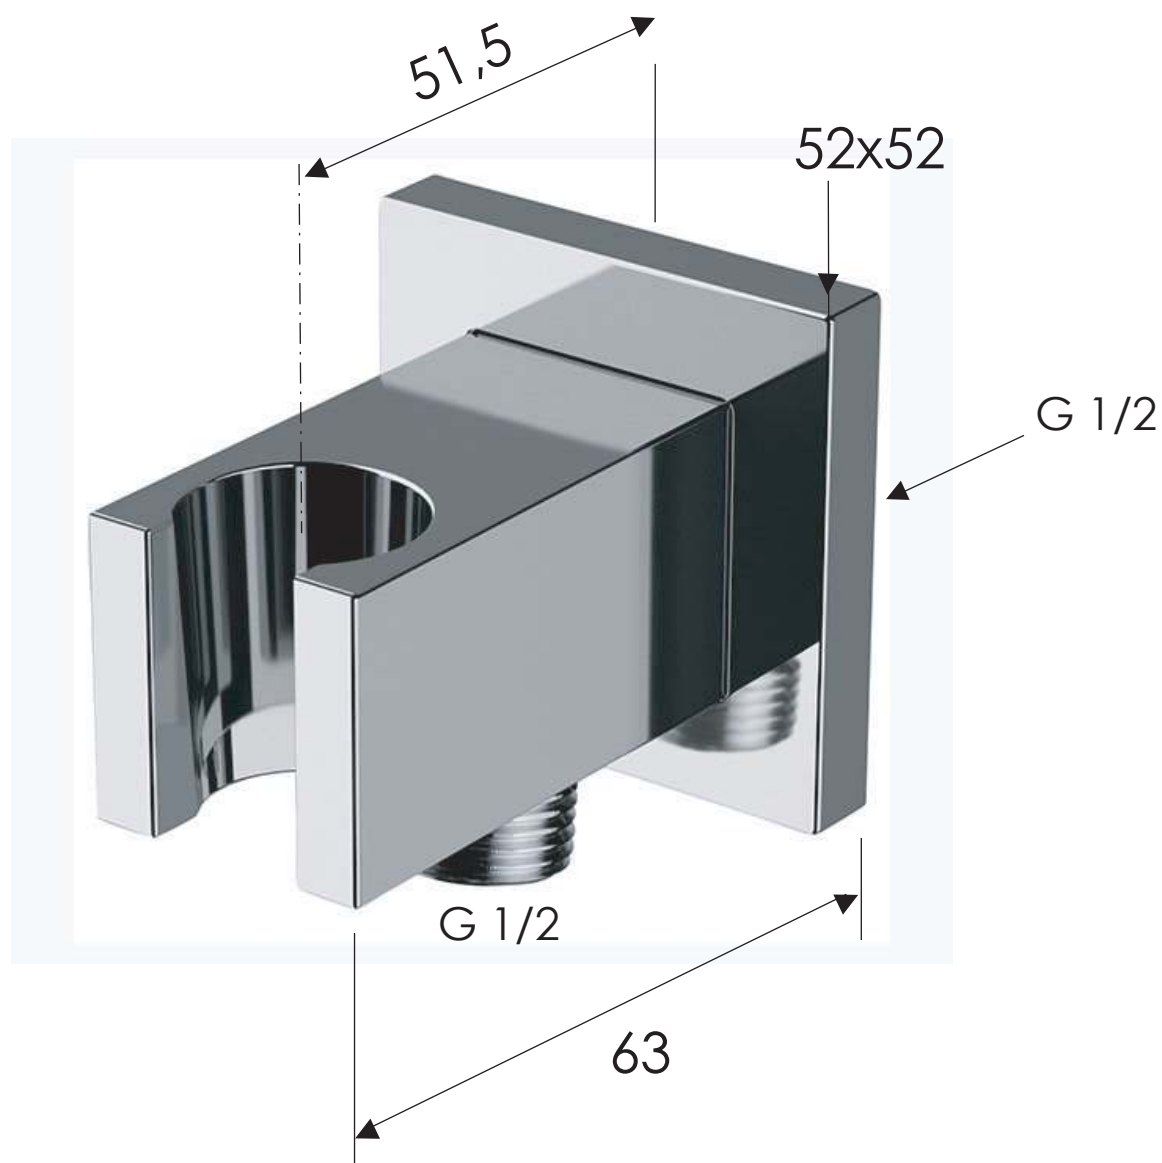

REMER

RUBINETTERIE

SCHEDA TECNICA

TECHNICAL FEATURES

ART. COD.

337Q

MATERIALI / MATERIALS

OTTONE CROMATO / CHROME PLATED BRASS