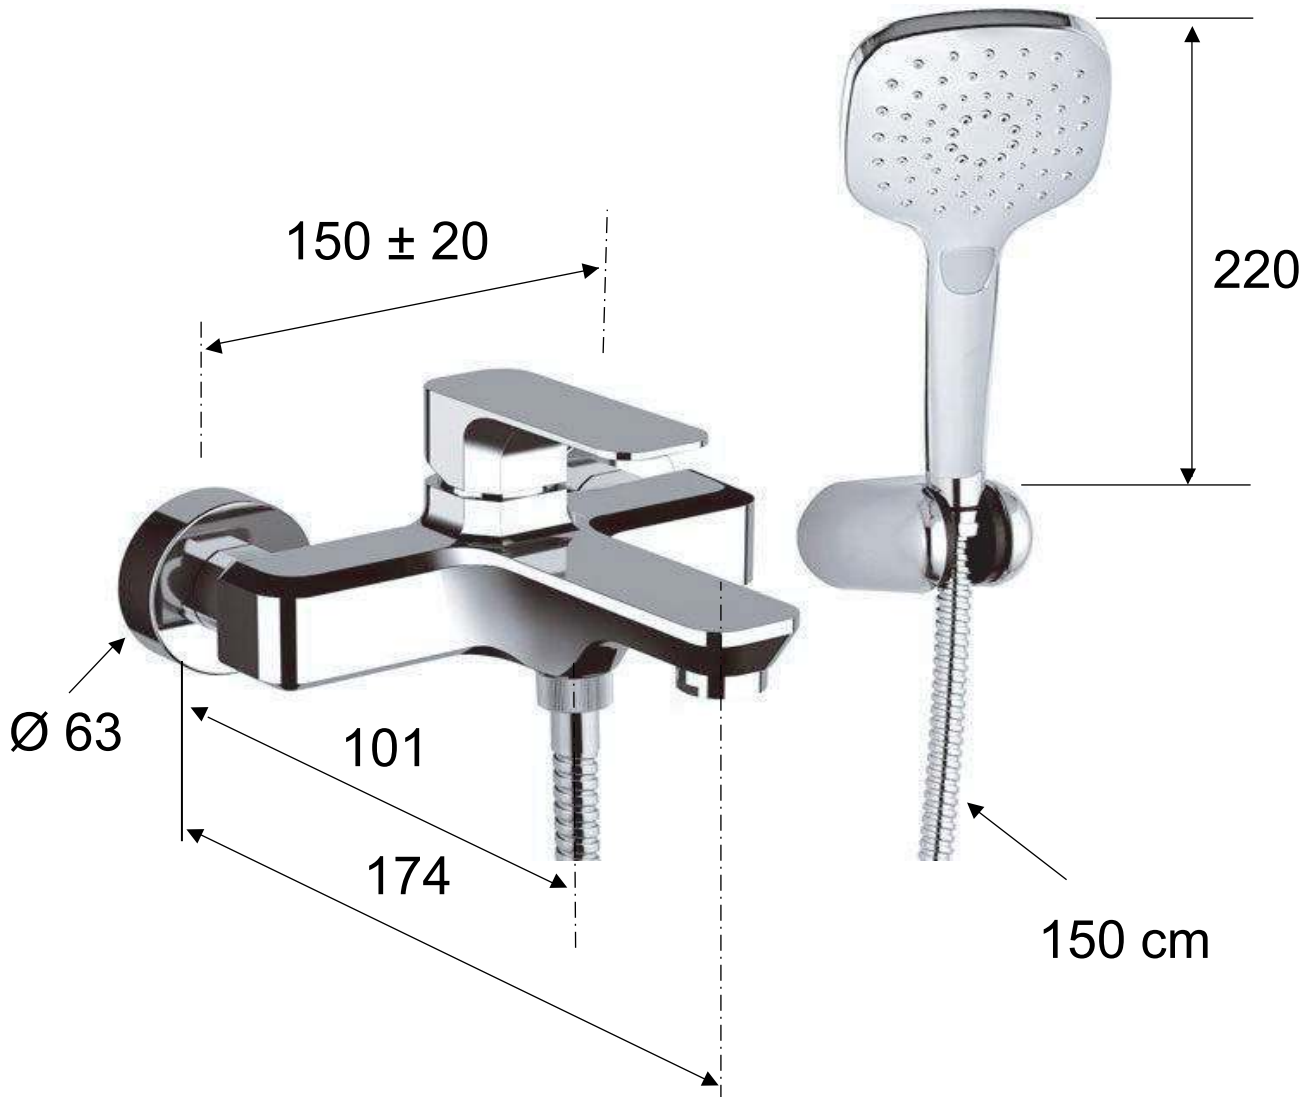

DANIEL

SCHEDA TECNICA TECHNICAL FEATURES

ART. COD.

TA610

MATERIALI / MATERIALS

OTTONE CROMATO / CHROME PLATED BRASS
ABS

CROMATURA / CHROME PLATING

UNI EN 248