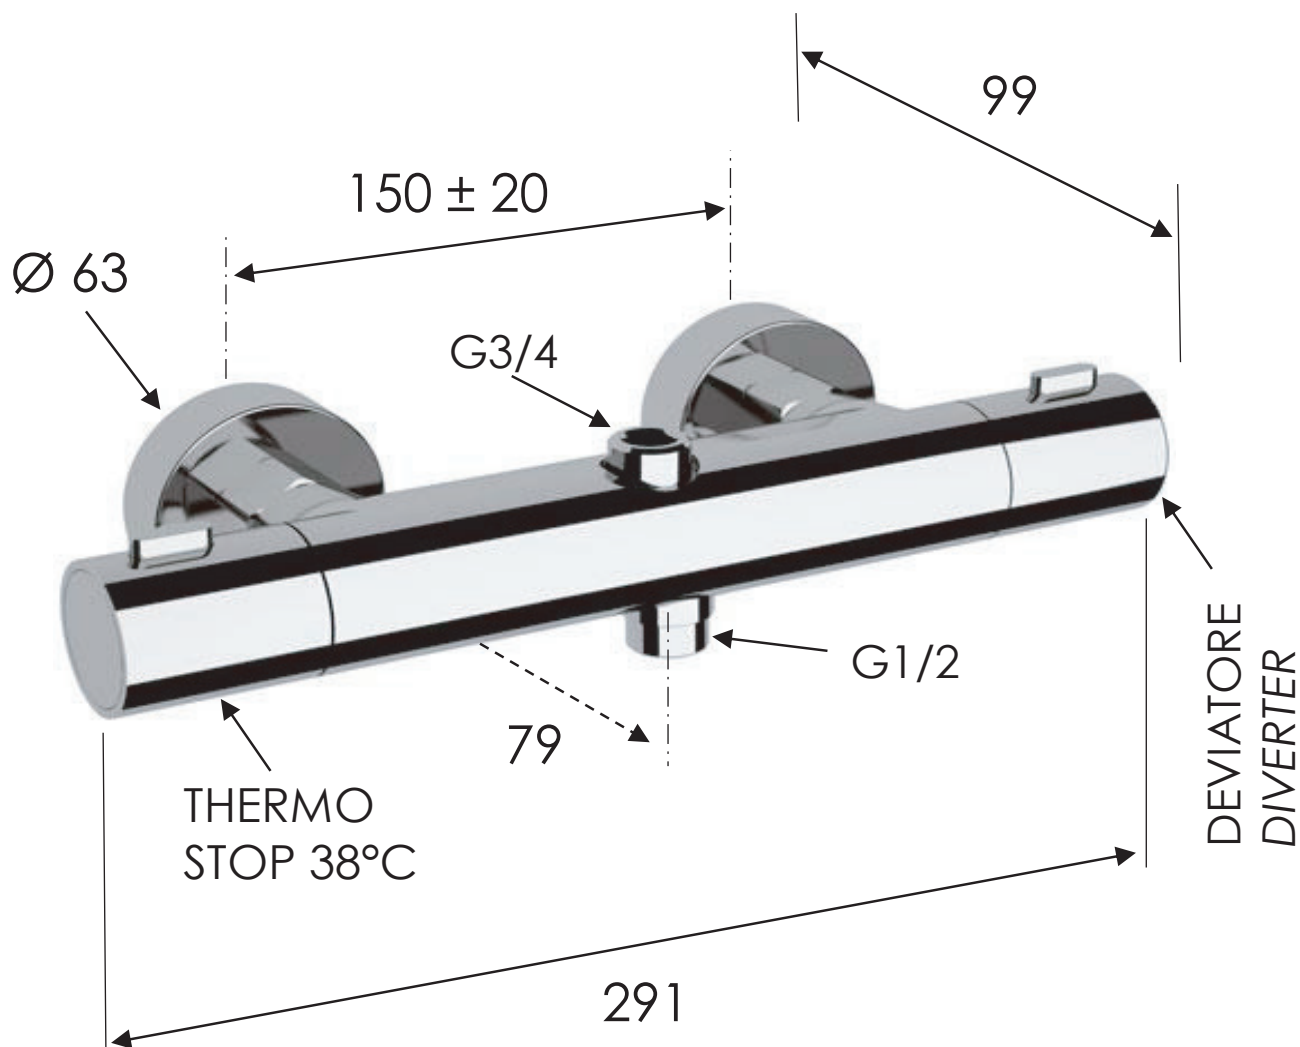

REMER

RUBINETTERIE

SCHEDA TECNICA

ART. COD.

TECHNICAL FEATURES

EQ3234

MATERIALI / MATERIALS

OTTONE CROMATO / CHROME PLATED BRASS