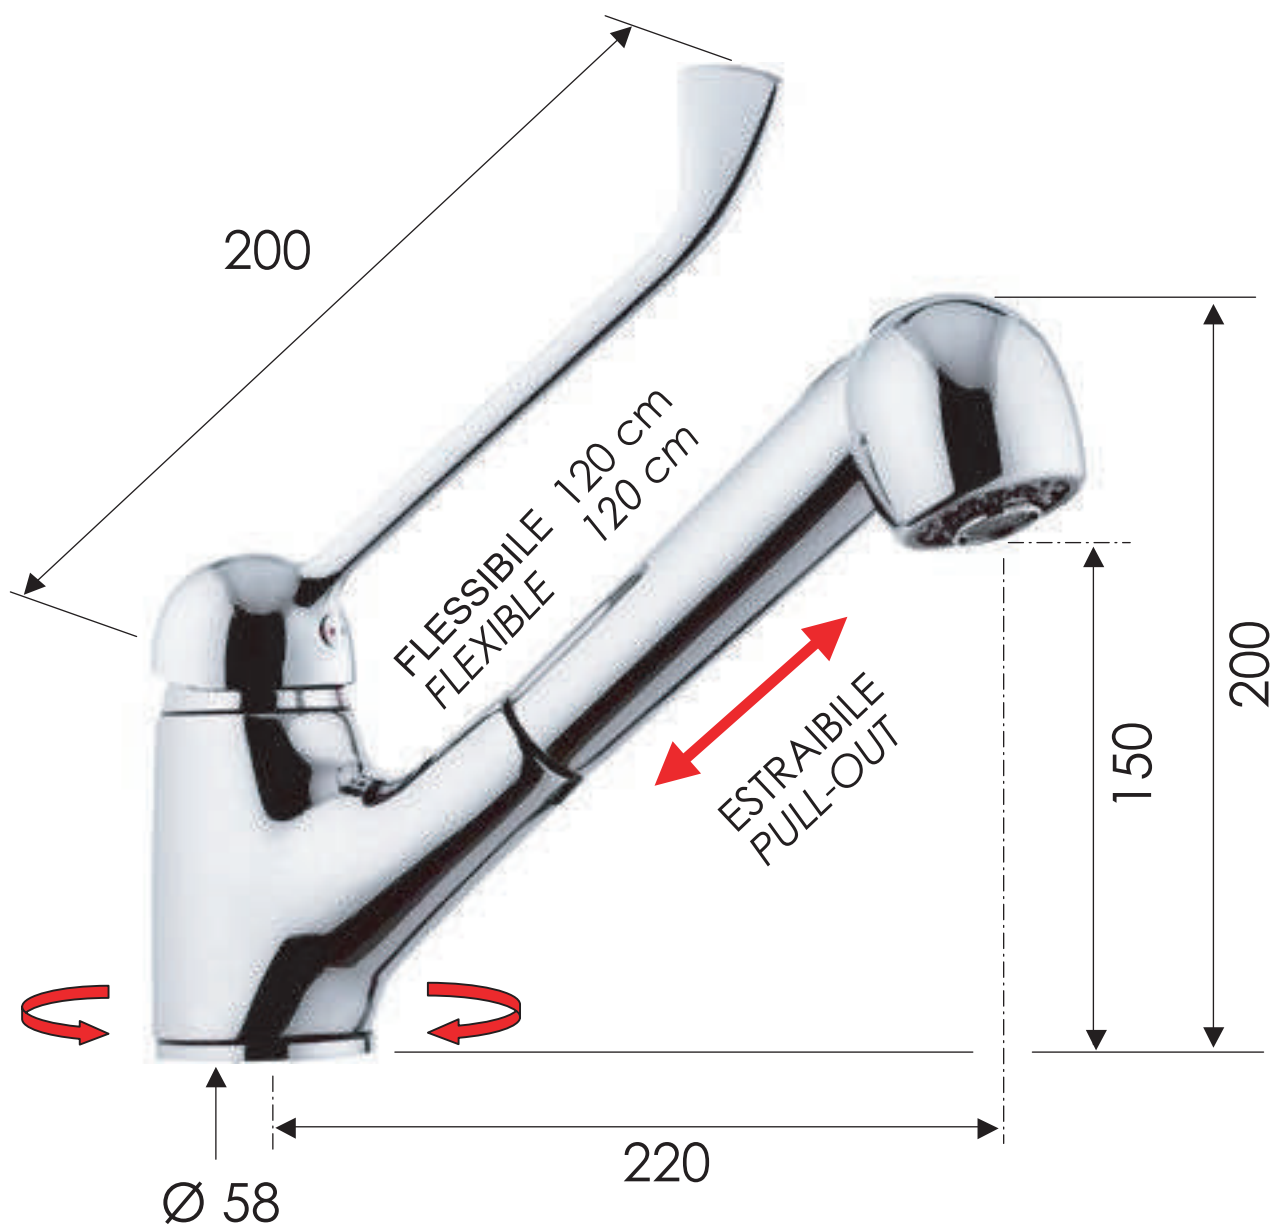

REMER

RUBINETTERIE

SCHEDA TECNICA

TECHNICAL FEATURES

ART. COD.

K47LL

MATERIALI / MATERIALS

OTTONE CROMATO / CHROME PLATED BRASS