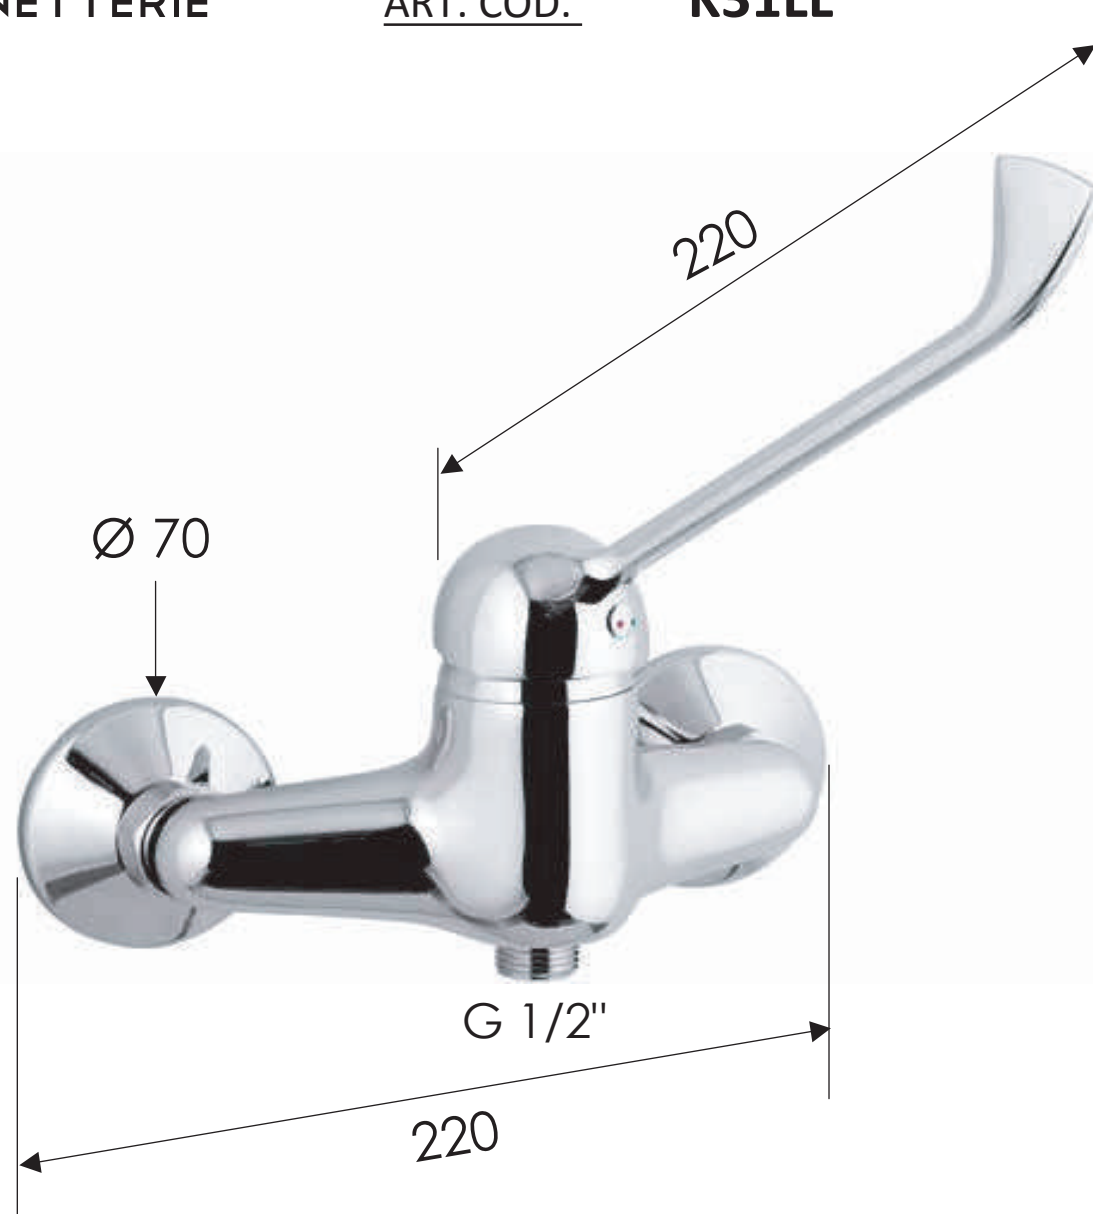

REMER

RUBINETTERIE

SCHEDA TECNICA

TECHNICAL FEATURES

ART. COD.

K31LL

MATERIALI / MATERIALS

OTTONE CROMATO / CHROME PLATED BRASS