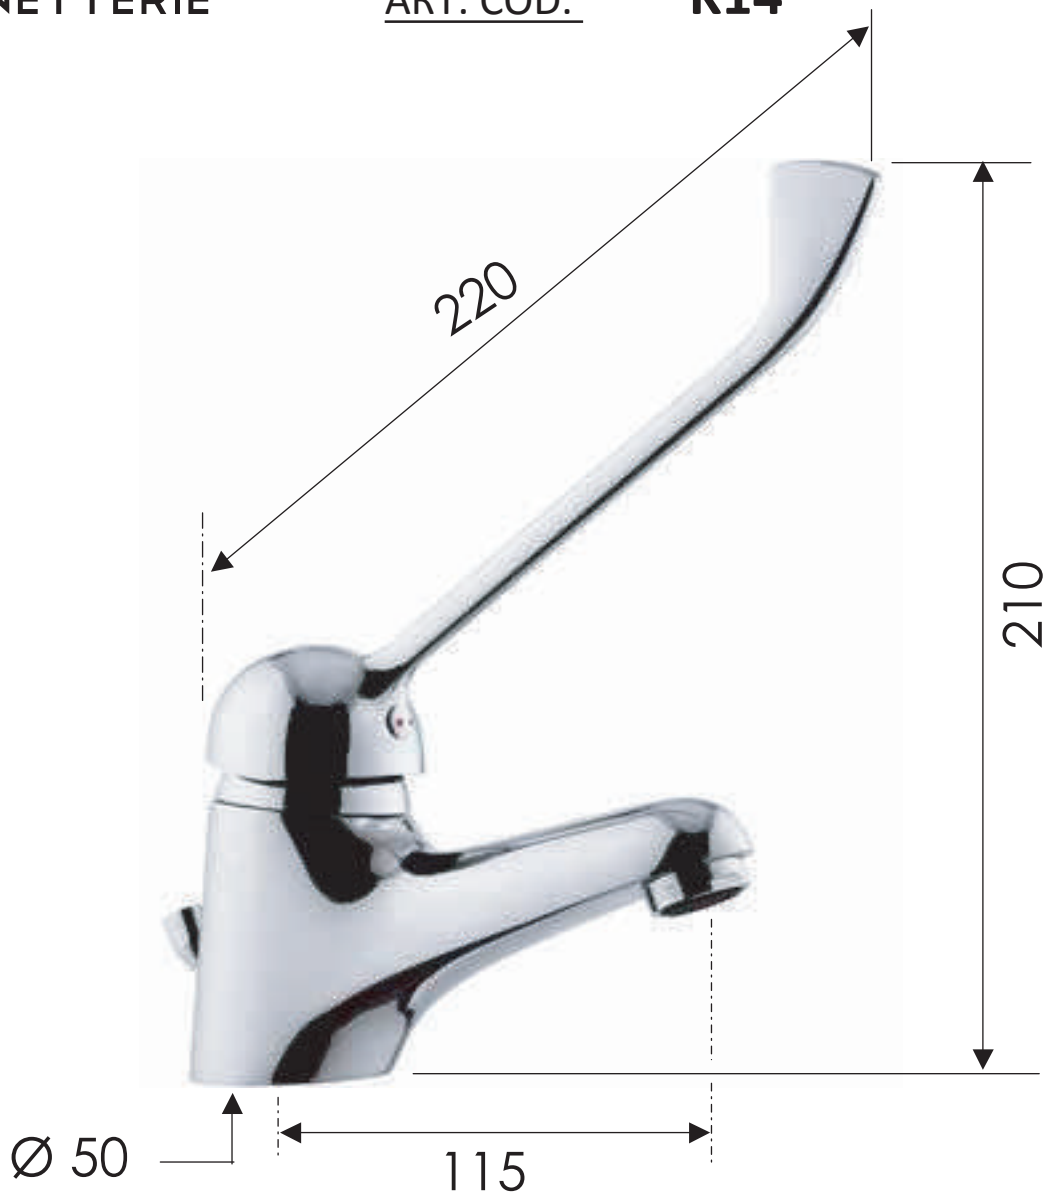

REMER

RUBINETTERIE

SCHEDA TECNICA

TECHNICAL FEATURES

ART. COD.

K14

MATERIALI / MATERIALS

OTTONE CROMATO / CHROME PLATED BRASS