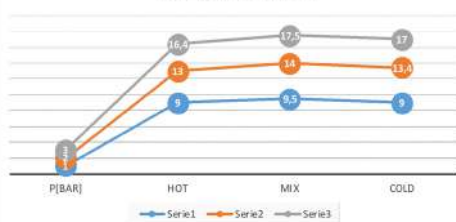

COMPONENTI - COMPONENTS

Cartuccia R52AP
Cartridge R52AP

CARATTERISTICHE - FEATURES

Disponibile in Finitura
Available in Finishing

2 Vie
2 Ways

FLOW RATE [L/MIN]-G1/2"
FREE DISCHARGE

FLOW RATE [L/MIN]-G3/4"
FREE DISCHARGE