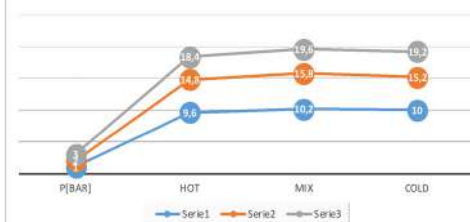

COMPONENTI - COMPONENTS

Cartuccia R52AP
Cartridge R52AP

CARATTERISTICHE - FEATURES

Disponibile in Finitura
Available in Finishing

2 Vie
2 Ways

FLOW RATE [L/MIN]-G1/2"
FREE DISCHARGE

FLOW RATE [L/MIN]-G3/4"
FREE DISCHARGE