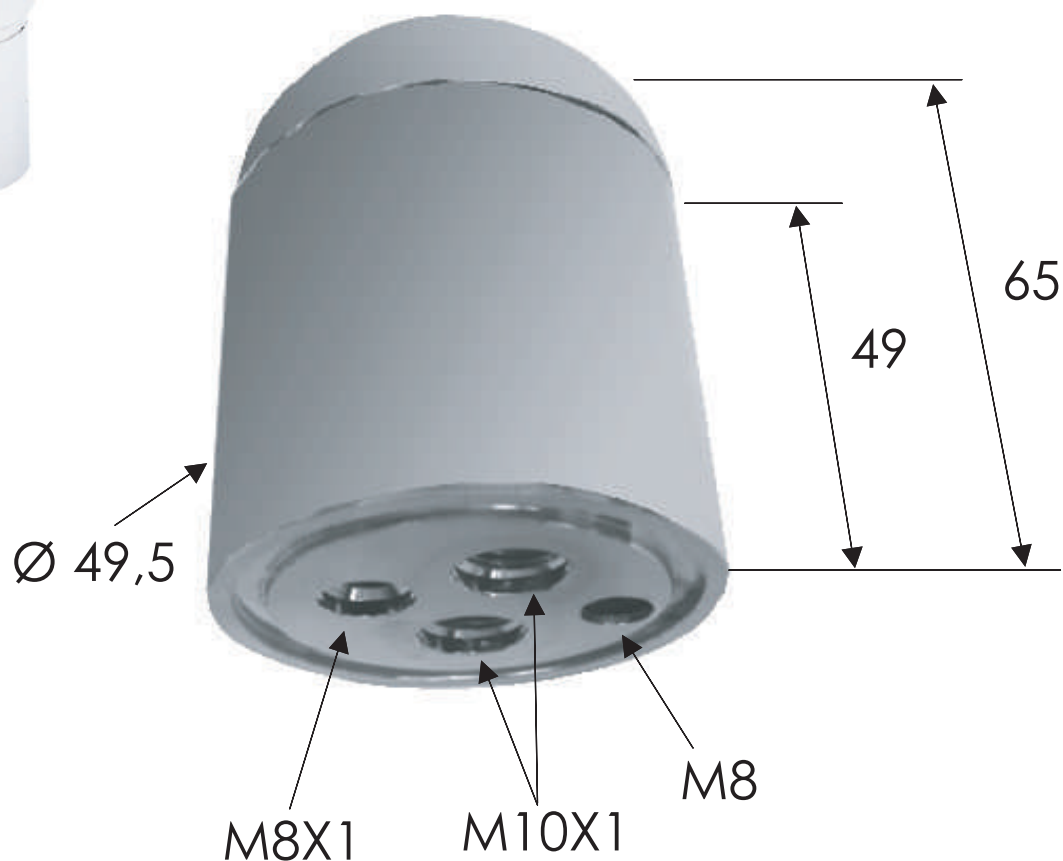

REMER

RUBINETTERIE

SCHEDA TECNICA

TECHNICAL FEATURES

ART. COD.

K66CO

MATERIALI / MATERIALS

OTTONE CROMATO / CHROME PLATED BRASS